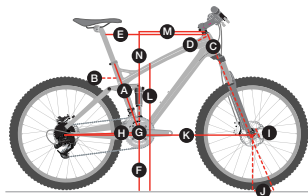

GEOMETRIE - MOUNTAINBIKE /

Modell	Größe*	A - Sitzrohr	B - Sitzwinkel	C - Steuerrohr	D - Lenkwinkel	E - Oberrohr (horizontal)	F - Tretlagerhöhe	G - Tretlager-Absenkung	H - Kettenstreben	I - Gabelvorbiegung	J - Nachlauf	K - Radstand	L - Überstandshöhe	M - „Reach“	N - „Stack“
Superfly Carbon SL	15.5"	36.8	73.0°	10.3	69.3°	57.0	31.6	5.3	44.5	5.1	8.5	109.0	74.8	38.6	60.2
	17.5"	41.6	72.5°	10.3	69.3°	60.2	31.6	5.3	44.5	5.1	8.5	111.6	76.9	41.2	60.2
	19"	45.7	72.0°	10.3	69.6°	62.2	31.6	5.3	44.5	5.1	8.3	112.7	78.9	42.6	60.3
	21"	50.8	72.0°	11.8	69.6°	64.3	31.6	5.3	44.5	5.1	8.3	114.8	82.2	44.2	61.7
	23"	54.5	72.0°	11.8	69.6°	66.3	31.6	5.3	44.5	5.1	8.3	116.9	84.4	46.2	61.7
Superfly Carbon	15.5"	36.8	73.0°	10.0	69.3°	57.0	31.1	5.8	43.5	5.1	8.5	107.7	74.7	38.6	60.0
	17.5"	41.9	72.5°	10.0	69.3°	60.2	31.1	5.8	43.5	5.1	8.5	110.3	76.7	41.2	60.0
	18.5"	44.4	72.3°	10.0	69.6°	62.0	31.1	5.8	43.5	5.1	8.3	111.6	77.9	42.7	60.1
	19.5"	47.0	72.0°	10.0	69.6°	63.9	31.1	5.8	43.5	5.1	8.3	113.1	79.2	44.3	60.1
	21.5"	52.1	72.0°	12.0	69.6°	65.9	31.1	5.8	43.5	5.1	8.3	115.2	82.9	45.7	61.9
23"	55.9	72.0°	12.0	69.6°	67.3	31.1	5.8	43.5	5.1	8.3	116.6	84.7	47.1	61.9	
Superfly AL	15.5"	36.8	73.0°	10.0	69.3°	57.0	31.1	5.8	43.5	5.1	8.5	107.7	74.7	38.6	60.0
	17.5"	41.9	72.5°	10.0	69.3°	60.2	31.1	5.8	43.5	5.1	8.5	110.3	76.5	41.2	60.0
	18.5"	44.4	72.3°	10.0	69.6°	62.0	31.1	5.8	43.5	5.1	8.3	111.6	77.6	42.7	60.1
	19.5"	47.0	72.0°	10.0	69.6°	63.9	31.1	5.8	43.5	5.1	8.3	113.1	79.5	44.3	60.1
	21.5"	52.1	72.0°	12.0	69.6°	65.9	31.1	5.8	43.5	5.1	8.3	115.2	82.3	45.7	61.9
23"	55.9	72.0°	12.0	69.6°	67.3	31.1	5.8	43.5	5.1	8.3	116.6	84.4	47.1	61.9	
X-Caliber 29	14.5"	34.3	74.0°	10.0	69.0°	54.0	31.1	5.8	44.5	5.1	8.7	107.0	66.0	37.2	58.5
	15.5"	36.8	73.0°	10.0	69.3°	57.0	31.6	5.3	44.5	5.1	8.5	109.0	74.5	38.7	60.0
	17.5"	41.9	72.5°	10.0	69.3°	60.2	31.6	5.3	44.5	5.1	8.5	111.6	76.5	41.3	60.0
	18.5"	44.4	72.3°	10.0	69.6°	62.0	31.6	5.3	44.5	5.1	8.3	112.8	77.7	42.8	60.1
	19.5"	47.0	72.0°	10.0	69.6°	63.9	31.6	5.3	44.5	5.1	8.3	114.4	78.9	44.4	60.1
21.5"	52.1	72.0°	12.0	69.6°	65.9	31.6	5.3	44.5	5.1	8.3	116.5	82.5	45.8	62.0	
23"	55.9	72.0°	12.0	69.6°	67.3	31.6	5.3	44.5	5.1	8.3	117.9	84.8	47.2	62.0	
Cali Women's	14"	33.0	73.0°	10.0	69.0°	54.2	31.2		44.5	5.1	8.5	106.3	65.8	36.5	57.9
	15.5"	36.8	73.0°	10.0	69.0°	57.0	31.2		44.5	5.1	8.5	109.3	65.8	38.7	59.8
	17"	40.6	73.0°	10.0	69.0°	59.0	31.2		44.5	5.1	8.5	111.3	66.9	40.7	59.8
	18.5"	44.5	73.0°	10.0	69.0°	61.2	31.2		44.5	5.1	8.5	113.5	68.5	42.9	59.8
Stache	15.5"	36.8	73.0°	10.3	68.3°	56.8	31.6		44.5	5.1	9.2	110.2	76.0	38.8	61.0
	17.5"	41.9	72.5°	10.3	68.3°	60.0	31.6		44.5	5.1	9.2	112.8	77.7	41.4	61.0
	19"	45.7	72.0°	10.3	68.6°	62.0	31.6		44.5	5.1	9.0	113.9	79.4	42.7	61.1
	21"	50.8	72.0°	11.8	68.6°	64.0	31.6		44.5	5.1	9.0	116.1	82.4	44.3	62.5
	23"	54.5	72.0°	11.8	68.6°	66.1	31.6		44.5	5.1	9.0	118.1	84.4	46.4	62.5
Elite 8 Series	15.5"	39.4	73.0°	11.0	69.5°	55.5	29.7		42.4	4.0	8.2	104.6	71.5	38.2	56.7
	17.5"	44.5	73.0°	12.0	69.5°	58.8	29.7		42.4	4.0	8.2	107.9	74.0	41.2	57.7
	18.5"	47.0	73.0°	13.0	69.5°	60.7	29.7		42.4	4.0	8.2	109.9	75.6	42.8	58.6
	19.5"	49.5	73.0°	14.0	69.5°	62.5	29.7		42.4	4.0	8.2	111.7	77.2	44.3	59.5
	21.5"	54.6	73.0°	16.0	69.5°	64.5	29.7		42.4	4.0	8.2	113.9	80.9	45.7	61.4
4 Series	13.5"	31.8	73.0°	10.0	69.5°	52.0	29.7		42.4	4.0	8.2	101.0	70.1	34.9	55.9
	15.5"	36.8	73.0°	11.0	69.5°	55.0	29.7		42.4	4.0	8.2	104.0	72.1	37.6	56.9
	17.5"	42.0	73.0°	12.5	69.5°	57.7	29.7		42.4	4.0	8.2	106.8	75.0	39.9	58.3
	18.5"	44.5	73.0°	13.5	69.5°	59.1	29.7		42.4	4.0	8.2	108.3	76.6	41.0	59.2
	19.5"	47.0	73.0°	14.5	69.5°	60.5	29.7		42.4	4.0	8.2	109.8	78.2	42.1	60.2
	21.5"	52.1	73.0°	16.5	69.5°	63.0	29.7		42.4	4.0	8.2	112.4	81.7	44.0	62.0
23.5"	57.2	73.0°	18.5	69.5°	65.0	29.7		42.4	4.0	8.2	114.5	85.4	45.5	63.9	
3 Series	13"	33.0	74.0°	11.0	70.5°	52.4	28.7		43.0	4.0	7.6	101.9	70.5		
	16"	40.6	73.5°	11.0	70.5°	55.0	29.1		43.0	4.0	7.6	104.0	73.8		
	18"	45.7	73.5°	13.0	70.5°	56.5	29.3		43.0	4.0	7.6	105.7	77.2		
	19.5"	49.5	73.0°	15.0	70.5°	58.0	29.3		43.0	4.0	7.6	106.8	79.9		
21"	53.3	73.0°	17.0	70.5°	59.0	29.3		43.0	4.0	7.6	107.9	82.7