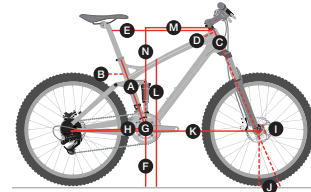

Modell	Größe*	A - Sitzrohr	B - Sitzwinkel	C - Steuerrohr	D - Lenkwinkel	E - Oberrohr (horizontal)	F - Tretlagerhöhe	G - Tretlager-Absenkung	H - Kettenstreben	I - Gabelvorbiegung	J - Nachlauf	K - Radstand	L - Oberstandshöhe	M - „Reach“	N - „Stack“
Fuel EX 29	15.5"	39.4	73.6°	10.5	69.5°	56.7	33.8	3.2	45.2	5.1	8.4	110.8	77.9	39.0	60.1
	17.5"	42.0	73.6°	10.5	69.5°	59.8	33.8	3.2	45.2	5.1	8.4	113.9	76.5	42.1	60.1
	18.5"	44.5	73.6°	11.5	69.5°	61.2	33.8	3.2	45.2	5.1	8.4	115.4	77.3	43.2	61.1
	19.5"	47.0	73.6°	11.5	69.5°	62.7	33.8	3.2	45.2	5.1	8.4	116.9	76.8	44.7	61.1
	21.5"	50.8	73.6°	13.0	69.5°	65.0	33.8	3.2	45.2	5.1	8.4	119.3	77.0	46.6	62.5
	23"	55.9	73.6°	14.5	69.5°	66.3	33.8	3.2	45.2	5.1	8.4	120.7	78.8	47.5	63.9
Fuel EX 26	15.5"	36.7	73.0°	10.8	68.0°	54.8	33.8	0.5	42.5	4.0	9.1	107.2	74.5	38.1	54.6
	17.5"	41.9	73.0°	12.2	68.0°	58.5	33.8	0.5	42.5	4.0	9.1	111.0	73.0	41.4	55.9
	18.5"	44.5	73.0°	13.2	68.0°	60.5	33.8	0.5	42.5	4.0	9.1	113.1	73.0	43.1	56.8
	19.5"	47.0	73.0°	14.0	68.0°	62.2	33.8	0.5	42.5	4.0	9.1	114.9	74.0	44.6	57.5
Lush 29 Women's	14"	35.6	74.0°	9.5	69.0°	54.2	33.5	3.5	45.2	5.1	8.7	109.1	71.9	37.2	59.3
	15.5"	36.8	74.0°	9.5	69.0°	56.3	33.5	3.5	45.2	5.1	8.7	112.0	70.8	39.3	59.3
	17"	40.6	74.0°	9.5	69.0°	58.3	33.5	3.5	45.2	5.1	8.7	113.2	69.9	41.3	59.3
	18.5"	44.5	74.0°	9.5	69.0°	60.5	33.5	3.5	45.2	5.1	8.7	115.4	69.6	43.5	59.3
Remedy Carbon 27.5/650b Mino-Link = „Low“**	15.5"	39.4	67.5°	10.0	67.5°	54.9	33.8	1.5	43.5	4.3	10.0	109.8	77.2	36.6	59.3
	17.5"	41.9	67.5°	10.0	67.5°	58.2	33.8	1.5	43.5	4.3	10.0	113.1	75.8	39.4	69.4
	18.5"	44.5	67.5°	10.5	67.5°	60.1	33.8	1.5	43.5	4.3	10.0	115.1	74.4	41.7	69.9
	19.5"	47.0	67.5°	11.0	67.5°	61.8	33.8	1.5	43.5	4.3	10.0	116.7	74.2	43.2	60.4
	21.5"	50.8	67.5°	12.5	67.5°	64.6	33.8	1.5	43.5	4.3	10.0	119.6	73.9	45.5	61.8
Remedy Carbon 27.5/650b Mino-Link = „High“**	15.5"	39.4	68.2°	10.0	68.2°	54.6	34.6	0.7	43.3	4.3	9.5	109.7	77.9	37.3	58.9
	17.5"	41.9	68.2°	10.0	68.2°	57.9	34.6	0.7	43.3	4.3	9.5	113.0	76.5	40.6	58.9
	18.5"	44.5	68.1°	10.5	68.1°	59.8	34.6	0.7	43.3	4.3	9.5	114.9	75.1	42.4	59.4
	19.5"	47.0	68.1°	11.0	68.1°	61.5	34.6	0.7	43.3	4.3	9.5	116.6	74.9	43.9	59.9
	21.5"	50.8	68.1°	12.5	68.1°	64.3	34.6	0.7	43.3	4.3	9.5	119.3	74.6	46.1	61.3
Remedy AL 27.5/650b Mino-Link = „Low“**	15.5"	39.4	67.5°	10.0	67.5°	54.9	33.8	1.5	43.5	4.3	10.0	109.8	77.6	36.6	59.3
	17.5"	41.9	67.5°	10.0	67.5°	58.2	33.8	1.5	43.5	4.3	10.0	113.1	75.8	39.4	69.4
	18.5"	44.5	67.5°	10.5	67.5°	60.1	33.8	1.5	43.5	4.3	10.0	115.1	74.4	41.7	69.9
	19.5"	47.0	67.5°	11.0	67.5°	61.8	33.8	1.5	43.5	4.3	10.0	116.7	74.0	43.2	60.4
	21.5"	50.8	67.5°	12.5	67.5°	64.6	33.8	1.5	43.5	4.3	10.0	119.6	74.5	45.5	61.8
Remedy AL 27.5/650b Mino-Link = „High“**	15.5"	39.4	68.2°	10.0	68.2°	54.6	34.6	0.7	43.3	4.3	9.5	109.7	78.2	37.3	58.9
	17.5"	41.9	68.2°	10.0	68.2°	57.9	34.6	0.7	43.3	4.3	9.5	113.0	76.5	40.6	58.9
	18.5"	44.5	68.1°	10.5	68.1°	59.8	34.6	0.7	43.3	4.3	9.5	114.9	75.1	42.4	59.4
	19.5"	47.0	68.1°	11.0	68.1°	61.5	34.6	0.7	43.3	4.3	9.5	116.6	74.7	43.9	59.9
	21.5"	50.8	68.1°	12.5	68.1°	64.3	34.6	0.7	43.3	4.3	9.5	119.3	75.3	46.1	61.3
Remedy 29 Mino-Link = „Low“**	15.5"	39.4	68.0°	10.0	67.5°	54.6	35.0	2.0	44.5	5.1	9.8	112.8	77.9	38.5	60.6
	17.5"	41.9	68.0°	10.0	67.5°	57.6	35.0	2.0	44.5	5.1	9.8	115.8	76.5	41.5	60.6
	19"	45.7	68.0°	10.5	67.5°	59.7	35.0	2.0	44.5	5.1	9.8	117.9	76.8	43.4	61.0
	21"	50.8	68.0°	11.0	67.5°	61.8	35.0	2.0	44.5	5.1	9.8	120.0	78.1	45.1	62.0
	23"	55.9	68.0°	12.5	67.5°	63.9	35.0	2.0	44.5	5.1	9.8	122.1	81.8	46.9	62.9
Remedy 29 Mino-Link = „High“**	15.5"	39.4	69.0°	10.0	68.2°	54.4	35.9	2.0	44.3	5.1	9.3	112.7	76.9	39.3	60.6
	17.5"	41.9	69.0°	10.0	68.2°	57.4	35.9	2.0	44.3	5.1	9.3	115.7	75.5	42.3	60.6
	19"	45.7	69.0°	10.5	68.2°	59.4	35.9	2.0	44.3	5.1	9.3	117.7	75.8	44.1	61.1
	21"	50.8	69.0°	11.0	68.2°	61.5	35.9	2.0	44.3	5.1	9.3	119.8	77.1	45.9	62.0
	23"	55.9	69.0°	12.5	68.2°	63.6	35.9	2.0	44.3	5.1	9.3	121.9	80.8	47.6	62.9
Slash Mino-Link = „Low“**	15.5"	39.4	66.5°	10.0	65.0°	55.7	35.0	0.6	43.5	4.4	11.7	114.9	79.5	39.7	58.1
	17.5"	41.9	66.5°	10.0	65.0°	58.7	35.0	0.6	43.5	4.4	11.7	117.9	77.7	42.7	58.1
	18.5"	44.5	66.5°	10.0	65.0°	60.0	35.0	0.6	43.5	4.4	11.7	119.2	76.2	44.0	58.1

Alle Maßangaben in cm, sofern nicht anders angegeben.

*Die „Größe“ muss keinem tatsächlichen Maß entsprechen. Die Sitzrohrlänge steht in Spalte A - Sitzrohr.